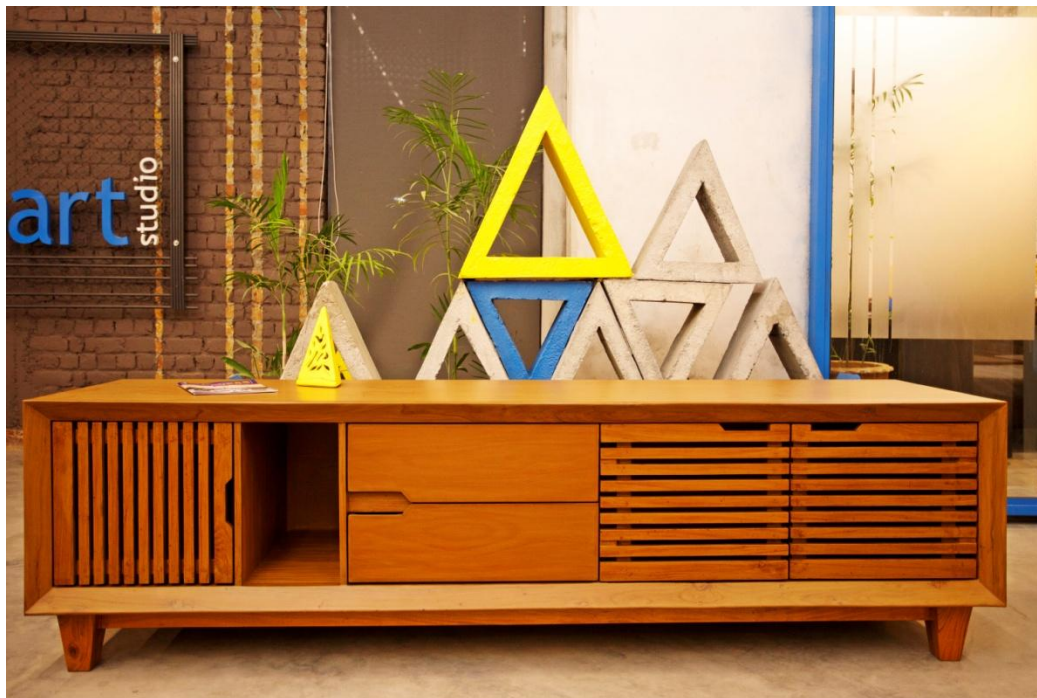

Walnut Finish

Code: 004

TV LOUNGE RACKS