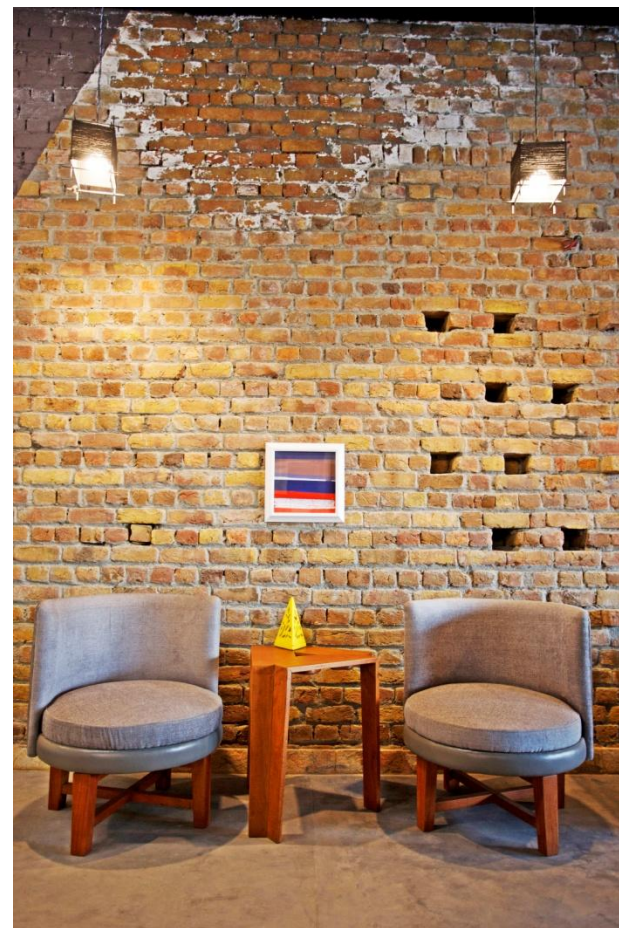

BED SETS

Kids Bed

Code: 002

BED SETS

Crabby

Code: 0011

COFFEE CHAIRS

Murra Chairs