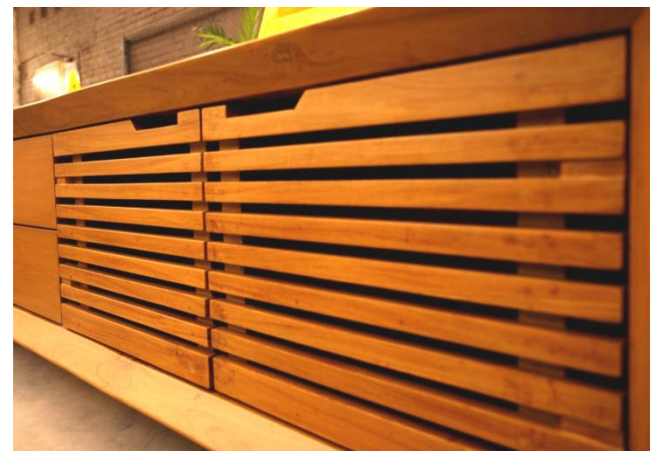

Walnut Finish

Code: 004

TV LOUNGE RACKS