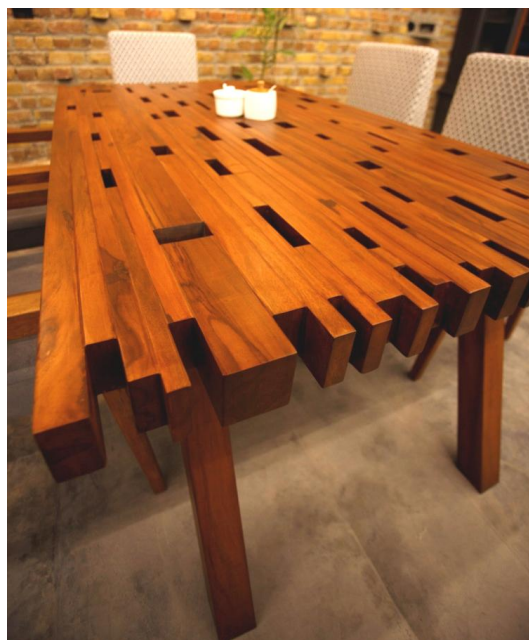

Gladden

Code: 006

CONSOLES

Ruptured Lines

Code: 001

DINNING SETS

Checked Design

Code: 0023

DINNING SETS

Burn Polish Finish

Code: 0019

DINNING SETS

Classical

Code: 0022

DINING ALMIRAH

Walnut Finish