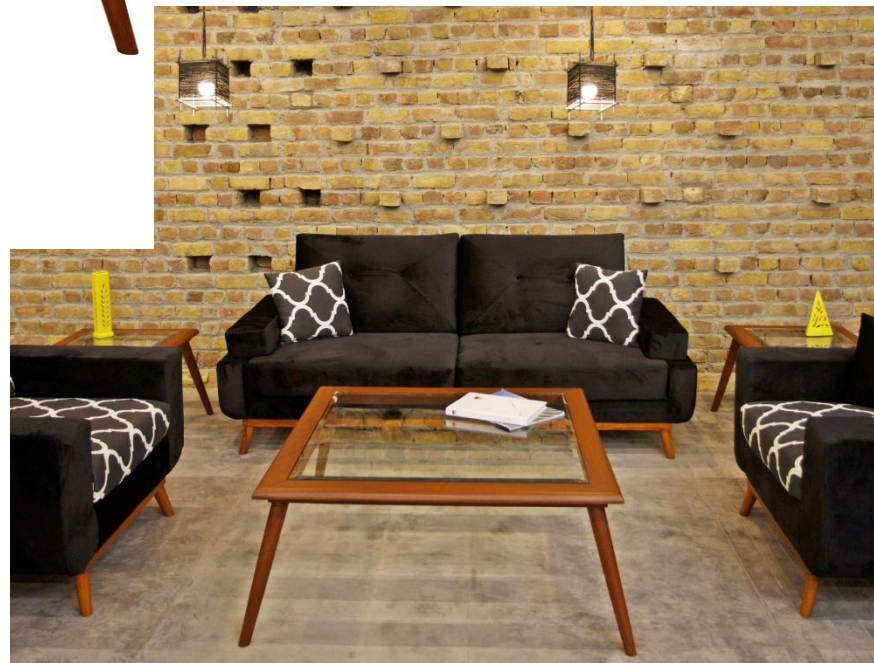

Lanky

Code: 009a