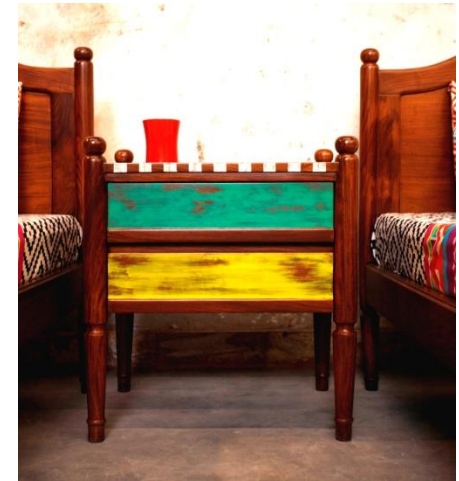

Angle Frame

Code: 0026

BED SETS

Mount Bed

Code: 0028

BED SETS

Linear Bed

Code: 0029

BED SETS

Kids Bed

Code: 002

BED SETS

Crabby

Code: 0011

COFFEE CHAIRS

Murra Chairs